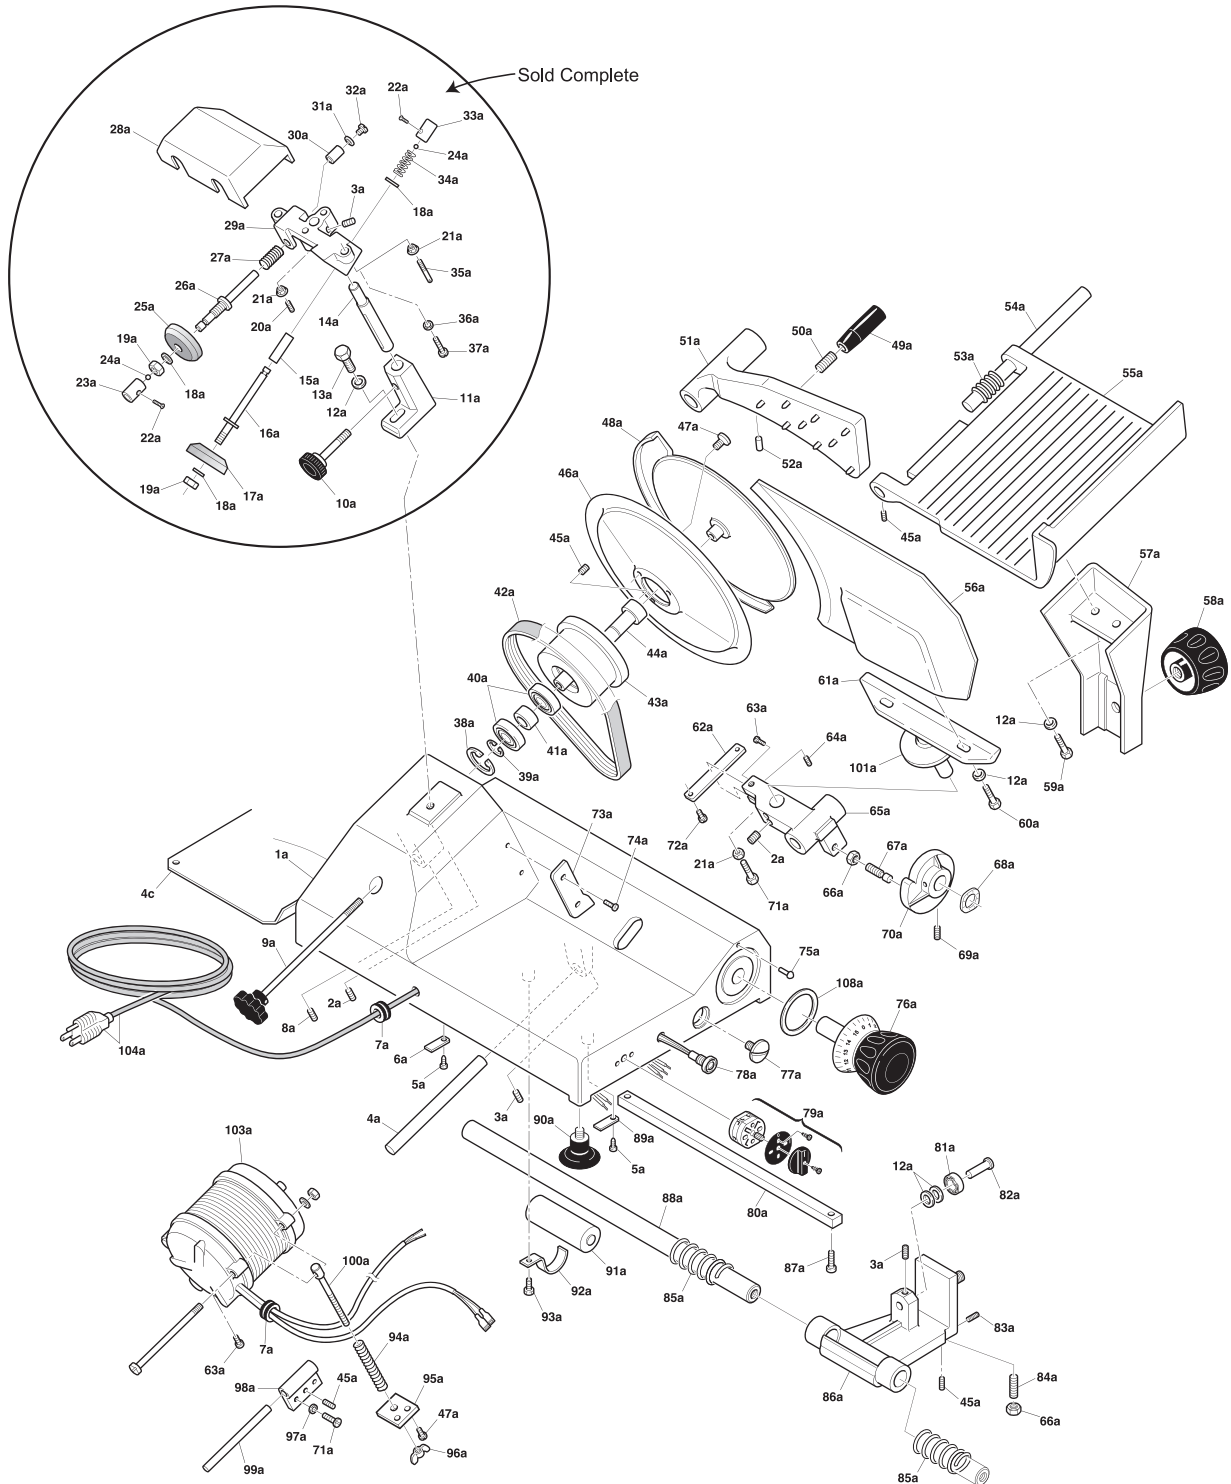

Parts Breakdown

Model MS-IT-0250-I 13621

Parts Breakdown

Model MS-IT-0250-I 13621

Item No.	Description	Position	Item No.	Description	Position	Item No.	Description	Position
33997	Housing for 13621	A1	15057	Clip for 13621	A38	15071	Meat Deflector for 13621	A73
15026	Set Screw TC for 13621	A2	15058	Clip for 13621	A39	34026	Screw TC for 13621	A74
15027	Set Screw TC for 13621	A3	AJ215	Bearing for 13621	A40	34027	Copper Rivet for 13621	A75
AJ209	Small Group Pin for 13621	A4	15060	Spacer for 13621	A41	34028	Index Knob for 13621	A76
AJ210	Screw TC for 13621	A5	34002	Belt TB2-310x8 for 13621	A42	AJ223	Screw Inox for 13621	A77
33998	Stop Plate for 13621	A6	AJ216	Spindle Pulley for 13621	A43	34030	Light for 13621	A78
33999	Strain Relief for 13621	A7	AJ217	Spindle Pin for 13621	A44	15195	Switch - On/Off for 13621	A79
15030	Set Screw TP for 13621	A8	15064	Blade Set Screw for 13621	A45	AJ224	Square Bar for 13621	A80
17686	Tie Rod for 13621	A9	13586	Blade 250E/F/R 40-3-210 for 13621	A46	AJ225	Bearing for 13621	A81
15031	Sharpener Tie Rod for 13621	A10	15065	Screw TPSV for 13621	A47	34034	Bearing Pin for 13621	A82
AJ211	Pipette for 13621	A11	15066	Blade Shield for 13621	A48	AJ226	Grain in Iron for 13621	A83
15033	Washer for 13621	A12	AJ218	Pressing Knob for 13621	A49	AJ227	Wheat P.V.C. Telescope for 13621	A84
15034	Screw TE for 13621	A13	AJ219	Captive for 13621	A50	34037	Slide Bar Spring for 13621	A85
15035	Shaft for Sharpener for 13621	A14	AJ220	Presser for 13621	A51	34038	Carriage Support for 13621	A86
15037	Sharpener Pin for 13621	A16	34005	Plastic Dowel for 13621	A52	34039	Screw TC for 13621	A87
18016	Omcans G Stone 50x08x06 for 13621	A17	34006	Meat Tray Shaft Spring for 13621	A53	AJ228	Round Bar for 13621	A88
15038	Washer for 13621	A18	34007	Meat Tray Shaft for 13621	A54	34041	Stop Plate for 13621	A89
15039	Nut for 13621	A19	34008	Meat Tray for 13621	A55	15073	Foot for 13621	A90
15040	Set Screw for 13621	A20	34009	Guide Plate for 13621	A56	15074	Capacitor for 13621	A91
15041	Nut for 13621	A21	34010	Meat Tray Support for 13621	A57	AJ229	Condenser Clamp for 13621	A92
15042	Screw TGS for 13621	A22	15070	Carriage Knob for 13621	A58	34043	Screw TC for 13621	A93
15043	Sharpener Push Button for 13621	A23	34011	Screw TE for 13621	A59	AJ230	Nut for 13621	A94
15044	Ball Bearing for 13621	A24	34012	Screw TE for 13621	A60	AJ231	Engine Plate for 13621	A95
33032	45x9x6 Sharpening Stone for 13621	A25	34013	Guide Plate Support for 13621	A61	AJ232	Nut for 13621	A96
15045	Sharpener Pin for 13621	A26	AJ221	Group Plate for 13621	A62	34047	Washer for 13621	A97
15046	Sharpener Pin Spring for 13621	A27	34015	Screw TC for 13621	A63	34048	Hinge for 13621	A98
AJ212	Canopy for 13621	A28	34016	Set Screw TC for 13621	A64	34049	Motor Support Shaft for 13621	A99
AJ213	Sharpening Body for 13621	A29	34017	Cam Guide for 13621	A65	15076	Guide Plate Support Cover for 13621	A101
15050	Washer for 13621	A31	34019	Nut for 13621	A66	AJ233	Motor Dom for 13621	A103
15051	Screw TC for 13621	A32	34020	Cam Screw for 13621	A67	AJ234	Cord for 13621	A104
15052	Sharpener Push Button for 13621	A33	AJ222	Corrugated Washer for 13621	A68	AJ235	White Ring for 13621	A108
15053	Sharpener Pin Spring for 13621	A34	34022	Set Screw for 13621	A69	AJ236	Protection of Electrical Parts for 13621	C4
AJ214	Bead for 13621	A35	34023	Cam for 13621	A70	15350	Complete Sharpening Assy. for 13621	
15055	Washer for 13621	A36	34024	Screw TE for 13621	A71	34018	Cam Assembly for 13621	
15056	Screw TC for 13621	A37	34025	Screw TC for 13621	A72			